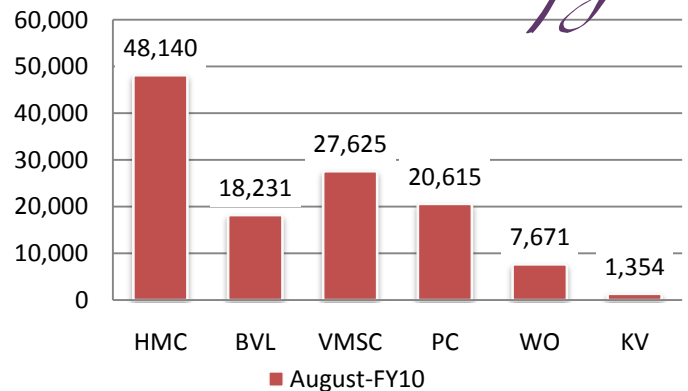

Door Counts

fy10