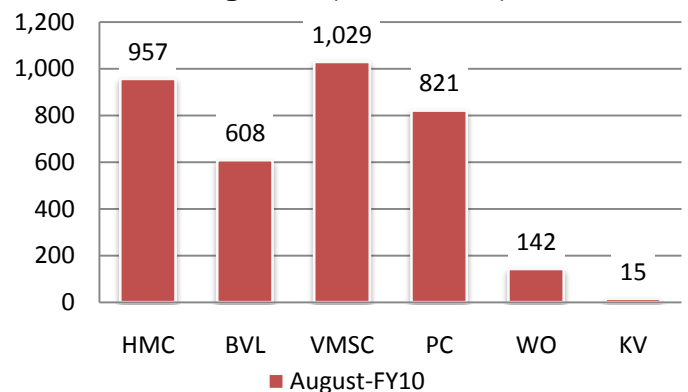

For more information about upcoming lectures, please go online to www.OsceolaLibrary.org.

Door Counts

fy10

Reference Help

Computer Usage

Programs (Attendance)

HMC..... Hart Memorial Central Library
 BVL..... Buenaventura Lakes Branch Library
 PC..... Poinciana Branch Library
 VMSC.... Veterans Memorial Library – St. Cloud Branch
 WO..... West Osceola Branch Library
 KV..... Kenansville Branch Library

	Amended Budget	Year to Date	% Spent
Personal	\$ 4,105,349	\$ 3,511,382.00	85.53 %
Operating	\$ 1,900,016	\$ 1,601,253.18	84.28 %
Total	\$ 6,005,365	\$ 5,112,635.18	85.13 %
Reserves	\$ 21,787,362	\$ 5,701,722.53	26.17 %