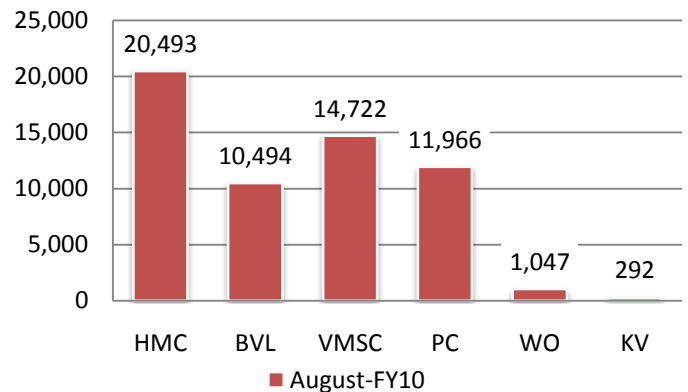

Reference Help