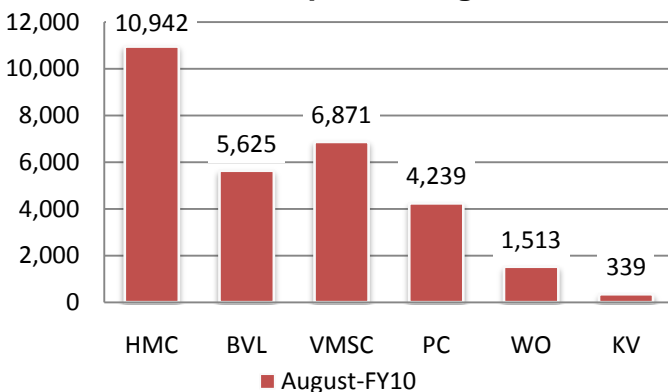

For more information about upcoming lectures, please go online to www.OsceolaLibrary.org.

Door Counts

fy10

Reference Help

Computer Usage

Programs (Attendance)

HMC..... Hart Memorial Central Library
 BVL..... Buenaventura Lakes Branch Library
 PC..... Poinciana Branch Library
 VMSC.... Veterans Memorial Library – St. Cloud Branch
 WO..... West Osceola Branch Library
 KV..... Kenansville Branch Library

	Amended Budget	Year to Date	% Spent
Personal	\$ 4,105,349	\$ 3,511,382.00	85.53 %
Operating	\$ 1,900,016	\$ 1,601,253.18	84.28 %
Total	\$ 6,005,365	\$ 5,112,635.18	85.13 %
Reserves	\$ 21,787,362	\$ 5,701,722.53	26.17 %