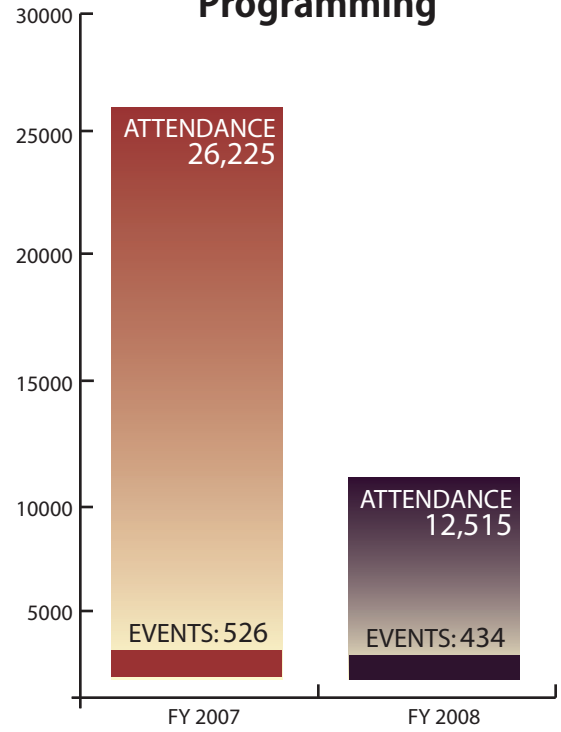

Osceola Library System

3rd Quarter Statistics FY07 - FY08

Resources Checked Out

Programming

Library Cards Issued

Reference Questions Answered

Website Hits

Internet Sign-Ins