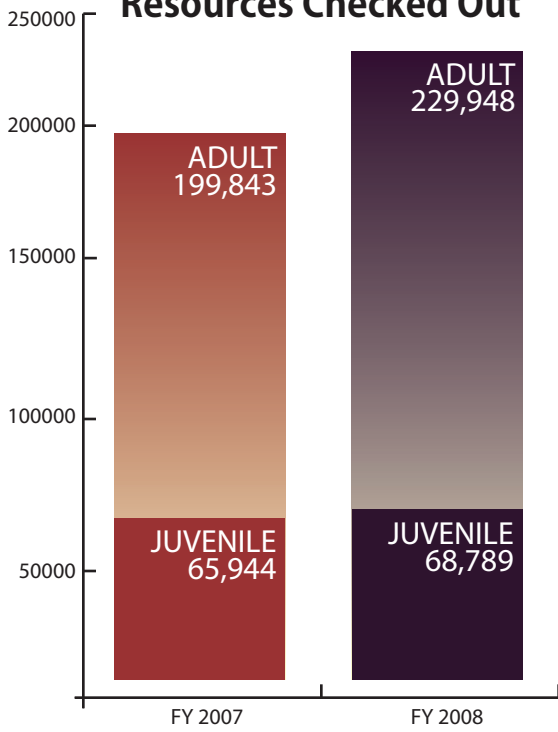

Osceola Library System

3rd Quarter Statistics FY07 - FY08

Resources Checked Out

Programming

Library Cards Issued

Reference Questions Answered

Website Hits

Internet Sign-Ins